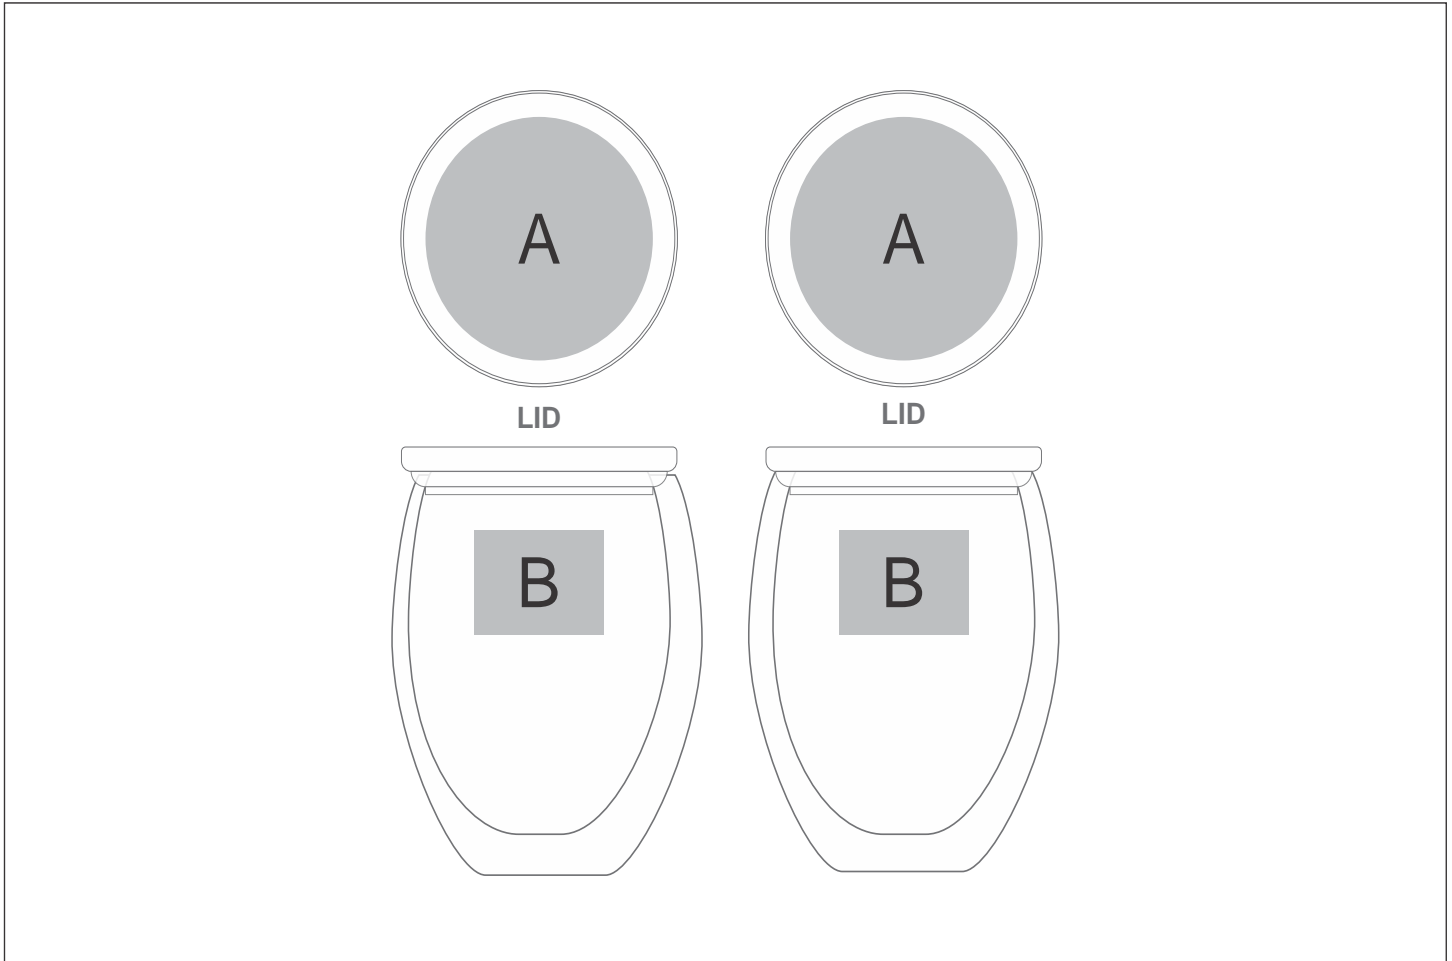

# GF-OK-1141-B

## Okiyo Moco Double-Wall Glass Cup Duo Set

### Need to know:

- Includes 1-Position Laser Engraving (setup fees apply).
- Please note we cannot guarantee that the external logo will align with the internal logo(Okiyo) on the lid.
- Texture of Item will affect the quality of Screen Print.
- Due to tonal variations in the wood the laser engraving will vary from one item to the next and will likely vary in the same item.
- **Laser Colour:** Tonal

### Branding Options:

Position	Branding Method (Branding Code)	No. of Colours	Dimension
A	Laser Engraving (LC)	N/A	70mm wide x 70mm high
A	Pad Printing (PB)	4 Colours	50mm wide x 50mm high
A	Screen Print (SA)	1 Colour	50mm wide x 50mm high
A	Direct to Print (DP-A)	Full Colour	80mm wide x 80mm high
B	Pad Printing (PC)	4 Colours	40mm wide x 40mm high